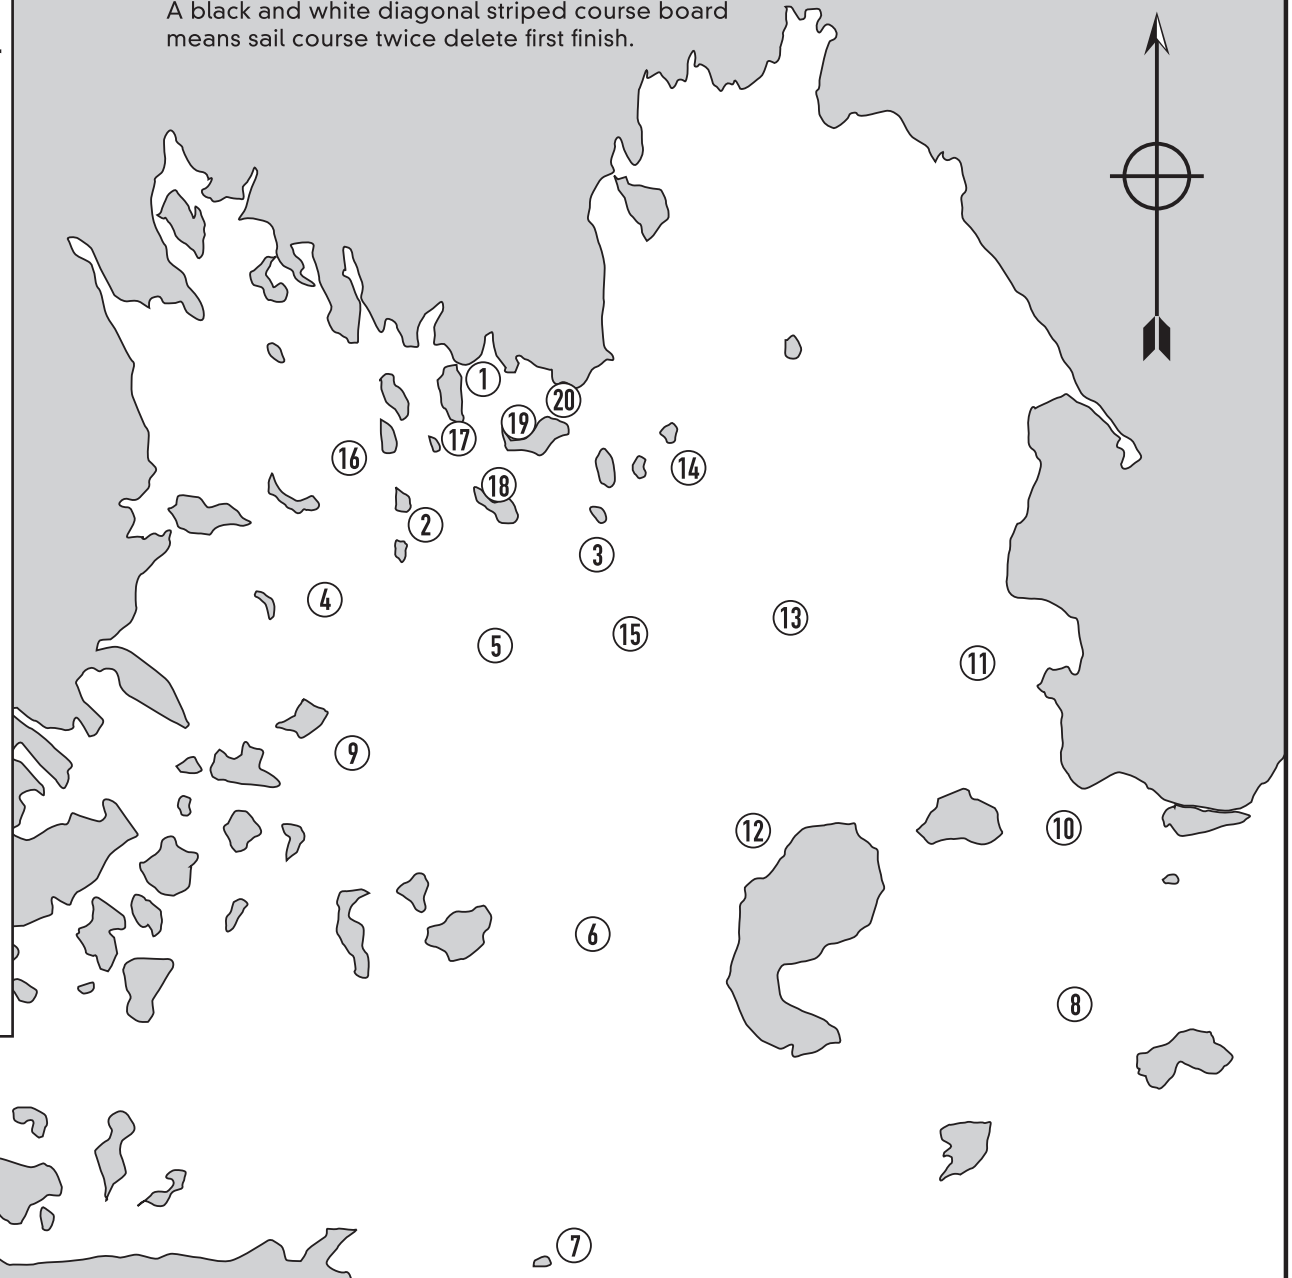

Course Card

Chester Yacht Club Race Marks

No.	Name	Coast GRD #	Colour
1	Chester Rock	MAA	RGR
2	Clay Island Spit	MV51	G
3	Lynch Shoal	MA57 FLG	G
4	Sheep Ledge	MC59 FLG	G
5	Quaker Shoal	CYC	Y
6	East Shoal	MC55 FLG	G
7	Chockle Cap	M55 FLG	G
8	West head	MD53 FLG	G
9	Round Shoal	CYC	Y
10	New Harbour	MA	RW
11	Blandford	MK52 FLR	R
12	Tancook	MN51 FLG	G
13	Coachman Ledge	MA55 FLG	G
14	Mountain Shoal	CYC	Y
15	Middle Shoal	CYC	Y
16	South Gooseberry Shoal	MCA FLR	RGR
17	Penninsula Stake	MA61	G
18	Quaker North	CYC	Y
19	Meisners North	CYC	Y
20	Golf Course	CYC	Y
M1	Yellow Inflatable Tetrahedron		
M2	Orange Inflatable Tetrahedron		

NOTE: All courses are referenced to true north.
A black and white diagonal striped course board means sail course twice delete first finish.

NOTE: FL indicates a flashing light.
CYC indicates that the mark is a club mark.

Please Note: This chart should not be used for navigation but as a supplement to a navigation chart.